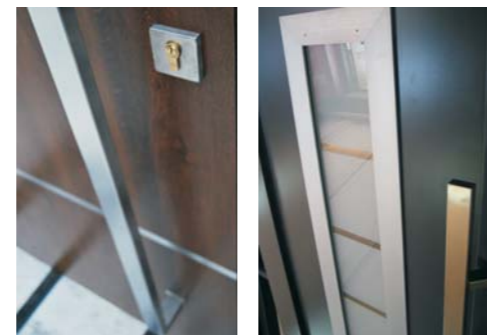

More informations: [zemp.pl](http://zemp.pl), [biuro@zemp.pl](mailto:biuro@zemp.pl)

ACCESORIES

ekey biometric reader

LED light-LED illuminated glass

Handles, railings, ornaments STAINLESS STEEL

EXD 4

FULL GLASS  
ORNAMENTAL GLASS