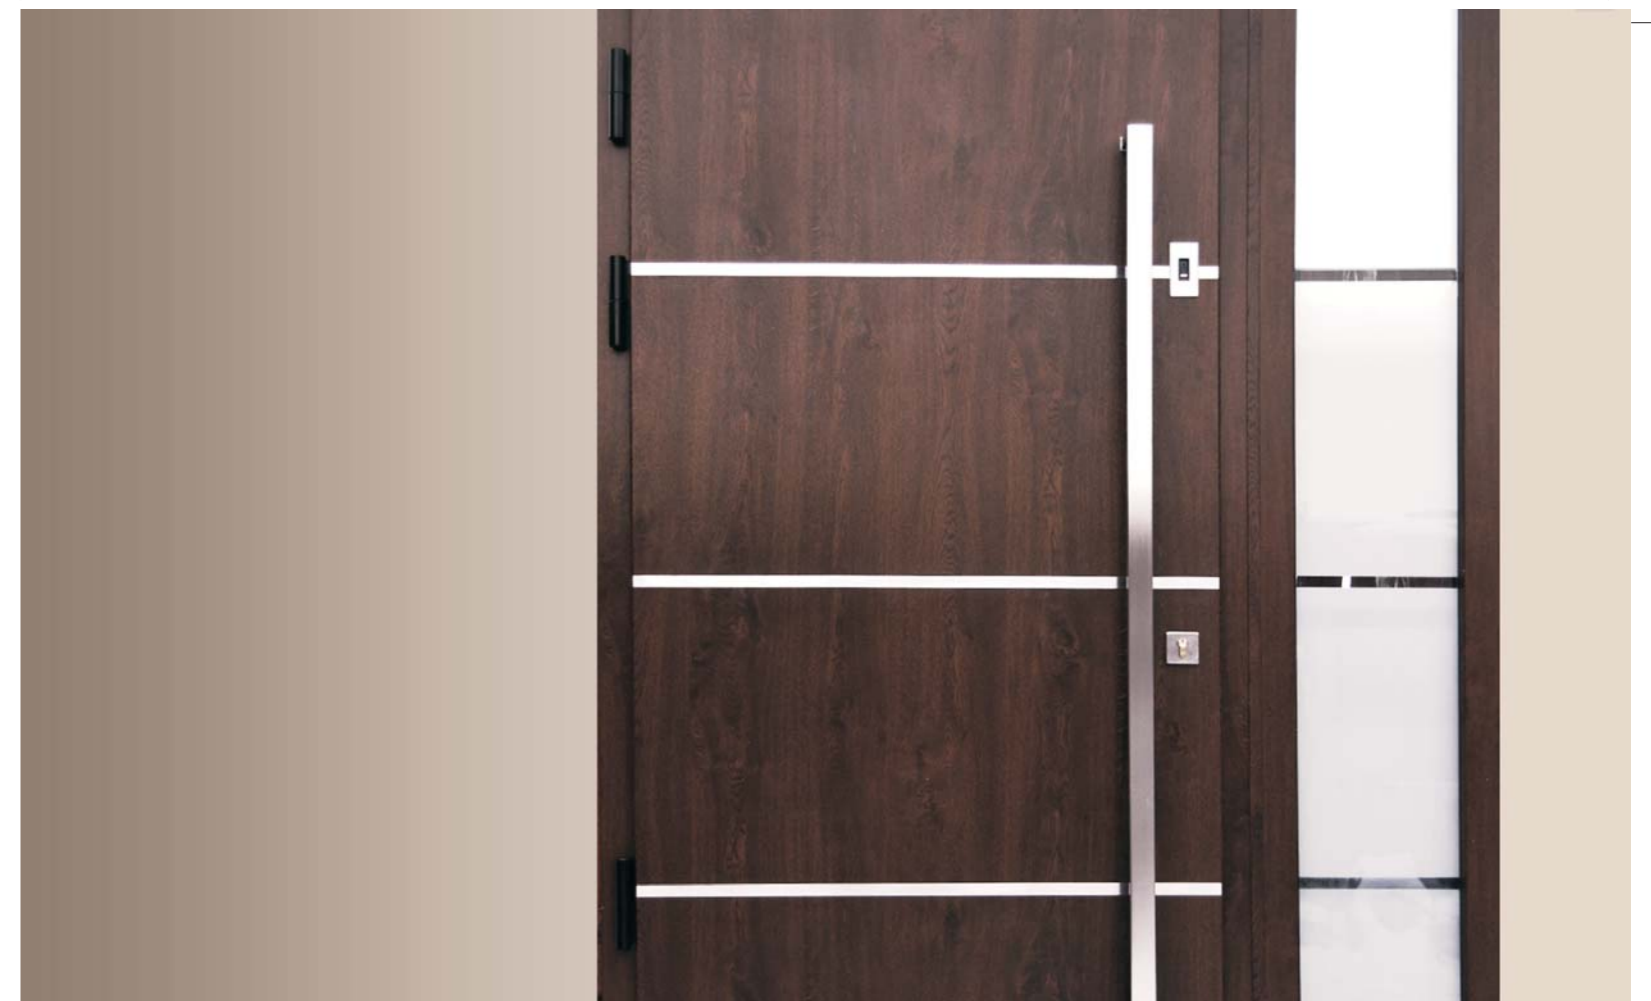

PRODUCER OF ENTRANCE DOORS

exclusive design

Producer of exclusive design entrance doors
ZeMP Company - 33-350 Piwniczna Zdrój, Borownice 59

tel.: +48 18 477-84-48, fax: 477-84-49

ZEMP.PL
biuro@zemp.pl

ZEMP.PL

exclusive design